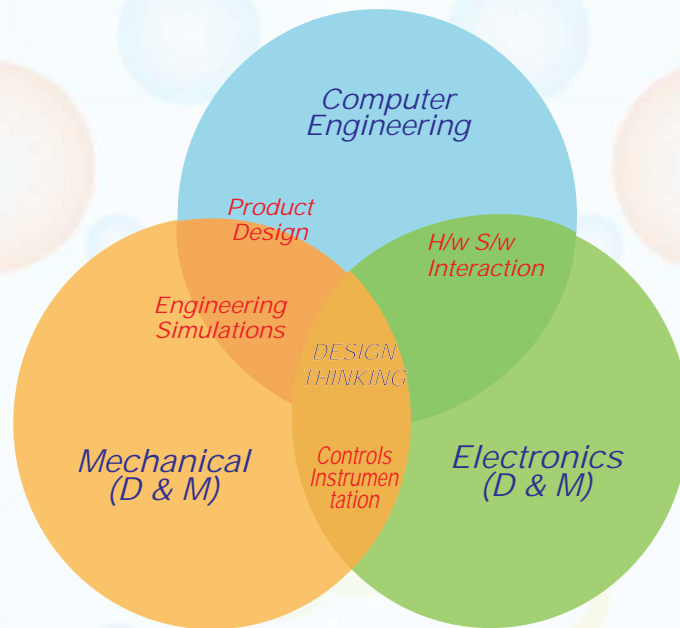

'kik.kd o"l2014&2015 ep vlbz/bz/bz/IMh e dlp hje usilp u; knlgjsfMkh dk Øe 'kq fd; kgSt k
chvk h} jkvuqknr gA l iFku [yfdl fcy ilp o"lZds, dh-r iBî Øe 'kq fd; kgSt l eaNk= l Qy l eki u
ij , d l FknulachVcl vls , e-Vcl dsnlgjhfmkhçr dj l drsgA u, [yfdl fcy nlgjhfmkhçr rh jso"lZds
va epNk= lachLVj dhfMkhdsfy, vxzkho' kKrkdhvihuila dkfo"k ysdj i< l drsgA bl dsvyloj
bu u, iBî Øe esilp eghuladm| k bVuZ ki fMt bu ifj; k ul mRi n @ çW/Wbi fodk vln gA vlt ds
f'kKdk: i cny jgkgSijajkr iBî Øe l dsvylokvU Q ogk ZiBî Øe l ds; u l fgr vlt dhf'kKdk: i
cny jgkgSA